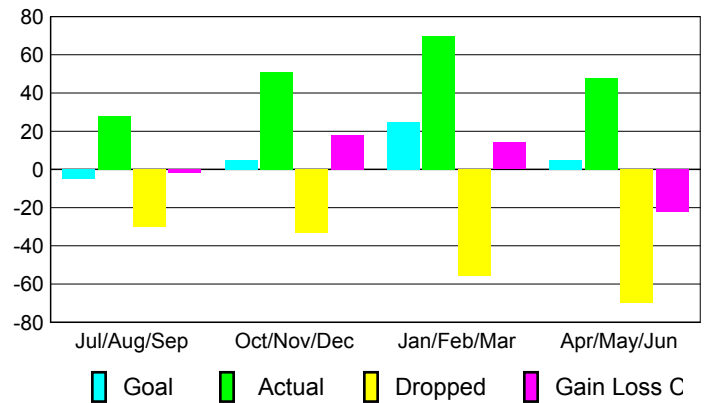

Membership Results 2008-2009

Goal, New, Dropped, Gain/Loss

Comparison of Membership Gain/Loss

Current Year Compared to the Previous Year