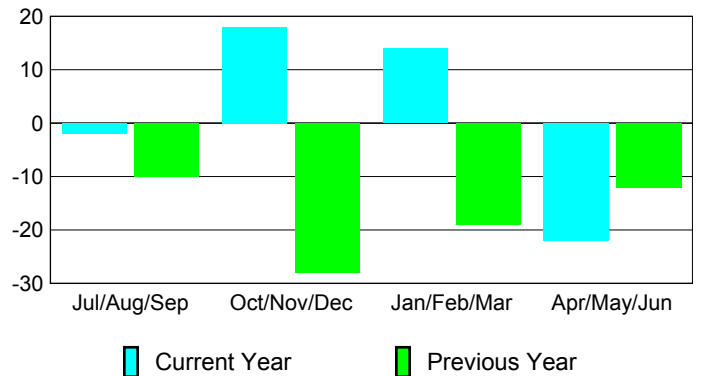

Membership Results 2008-2009

Membership 2007-2008

Month	Net Memb Goal	Actual New Memb	Actual Dropped Memb	Gain/Loss of Memb	Gain/Loss of Memb
Jul/Aug/Sep	-5	28	-30	-2	-10
Oct/Nov/Dec	5	51	-33	18	-28
Jan/Feb/Mar	25	70	-56	14	-19
Apr/May/June	5	48	-70	-22	-12
Totals	30	197	-189	8	-69

Membership Results 2008-2009

Goal, New, Dropped, Gain/Loss

Comparison of Membership Gain/Loss

Current Year Compared to the Previous Year

Gender Comparison 2008-2009

Jul/Aug/Sep

Oct/Nov/Dec

Jan/Feb/Mar

Apr/May/June

Male

Female