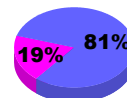

Membership Results 2008-2009

Membership 2007-2008

Month	Net Memb Goal	Actual New Memb	Actual Dropped Memb	Gain/Loss of Memb	Gain/Loss of Memb
Jul/Aug/Sep	-5	28	-30	-2	-10
Oct/Nov/Dec	5	51	-33	18	-28
Jan/Feb/Mar	25	70	-56	14	-19
Apr/May/June	5	48	-70	-22	-12
Totals	30	197	-189	8	-69

Membership Results 2008-2009

Goal, New, Dropped, Gain/Loss

Comparison of Membership Gain/Loss

Current Year Compared to the Previous Year

Gender Comparison 2008-2009

Jul/Aug/Sep

Oct/Nov/Dec

Jan/Feb/Mar

Apr/May/June

Male

Female