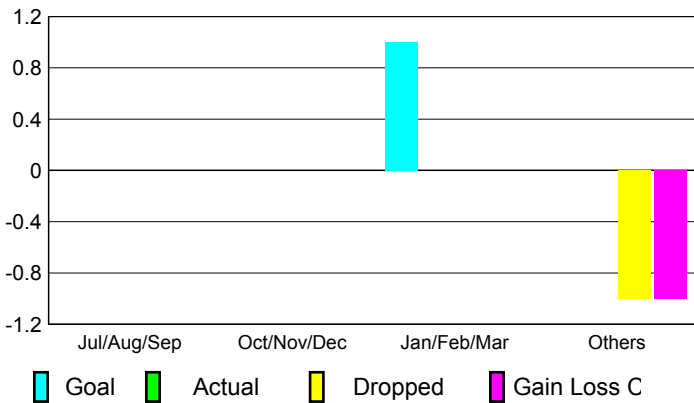

2008-2009 GMT Quarterly Report for District (or Undistricted) **District 107 C**

GMT: **JON BJARNI THORSTEINSSO**

Location: **FINLAND**

GMT CA: **4**

CLUBS

Club Results 2008-2009

Clubs 2007-2008

Month	New Club Goal	Actual New Clubs	Actual Dropped Clubs	Gain/Loss of Clubs	Gain/Loss of Clubs
Jul/Aug/Sep	0	0	0	0	0
Oct/Nov/Dec	0	0	0	0	0
Jan/Feb/Mar	1	0	0	0	0
Apr/May/June	0	0	-1	-1	0
Totals	1	0	-1	-1	0

Club Results 2008-2009

Goal, New, Dropped, Gain/Loss

Comparison of Club Gain/Loss

Current Year Compared to the Previous Year

YTD Status Quo Clubs 2008-2009

Status Quo Clubs Compared to Status Quo Members

MEMBERSHIP

Membership Results 2008-2009

Membership 2007-2008

Month	Net Memb Goal	Actual New Memb	Actual Dropped Memb	Gain/Loss of Memb	Gain/Loss of Memb
Jul/Aug/Sep	-5	28	-30	-2	-10
Oct/Nov/Dec	5	51	-33	18	-28
Jan/Feb/Mar	25	70	-56	14	-19
Apr/May/June	5	48	-70	-22	-12
Totals	30	197	-189	8	-69