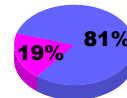

Membership Results 2008-2009

Membership 2007-2008

Month	Net Memb Goal	Actual New Memb	Actual Dropped Memb	Gain/Loss of Memb	Gain/Loss of Memb
Jul/Aug/Sep	-5	28	-30	-2	-10
Oct/Nov/Dec	5	51	-33	18	-28
Jan/Feb/Mar	25	70	-56	14	-19
Apr/May/June	5	48	-70	-22	-12
Totals	30	197	-189	8	-69

Membership Results 2008-2009

Goal, New, Dropped, Gain/Loss

Comparison of Membership Gain/Loss

Current Year Compared to the Previous Year

Gender Comparison 2008-2009

Jul/Aug/Sep

Oct/Nov/Dec

Jan/Feb/Mar

Apr/May/June

Male

Female