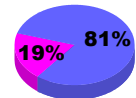

Membership Results 2008-2009

Membership 2007-2008

Month	Net Memb Goal	Actual New Memb	Actual Dropped Memb	Gain/Loss of Memb	Gain/Loss of Memb
Jul/Aug/Sep	-5	28	-30	-2	-10
Oct/Nov/Dec	5	51	-33	18	-28
Jan/Feb/Mar	25	70	-56	14	-19
Apr/May/June	5	48	-70	-22	-12
Totals	30	197	-189	8	-69

Membership Results 2008-2009

Goal, New, Dropped, Gain/Loss

Comparison of Membership Gain/Loss

Current Year Compared to the Previous Year

Gender Comparison 2008-2009

Jul/Aug/Sep

Oct/Nov/Dec

Jan/Feb/Mar

Apr/May/June

Male

Female