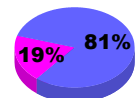

Membership Results 2008-2009

Membership 2007-2008

Month	Net Memb Goal	Actual New Memb	Actual Dropped Memb	Gain/Loss of Memb	Gain/Loss of Memb
Jul/Aug/Sep	-5	28	-30	-2	-10
Oct/Nov/Dec	5	51	-33	18	-28
Jan/Feb/Mar	25	70	-56	14	-19
Apr/May/June	5	48	-70	-22	-12
Totals	30	197	-189	8	-69

Membership Results 2008-2009

Goal, New, Dropped, Gain/Loss

Comparison of Membership Gain/Loss

Current Year Compared to the Previous Year

Gender Comparison 2008-2009

Jul/Aug/Sep

Oct/Nov/Dec

Jan/Feb/Mar

Apr/May/June

Male

Female